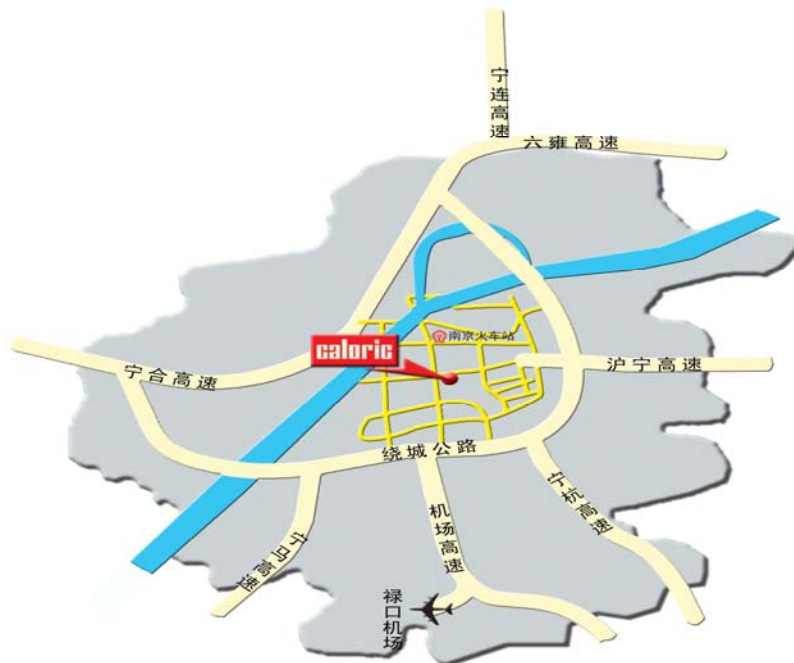

How to get to Caloric Nanjing Representative Office

When coming from Nanjing Lukou Intl. Airport:

Take the airport bus to downtown Nanjing and then take a taxi to Shangmao Century Plaza, 49 South Zhongshan Road near Xinjiekou square; or you may take a taxi from the airport to Caloric Office at the above mentioned address directly.

When coming from the main station Nanjing

Take the subway line 1 in direction to Olympic Stadium, bus line 1 or other public transportations to the Stop Xinjiekou Square, then you can find the office building Shangmao Century Plaza, where Caloric Office is located; or you may take a taxi to get to the Shangmao Century Plaza from the train station directly.