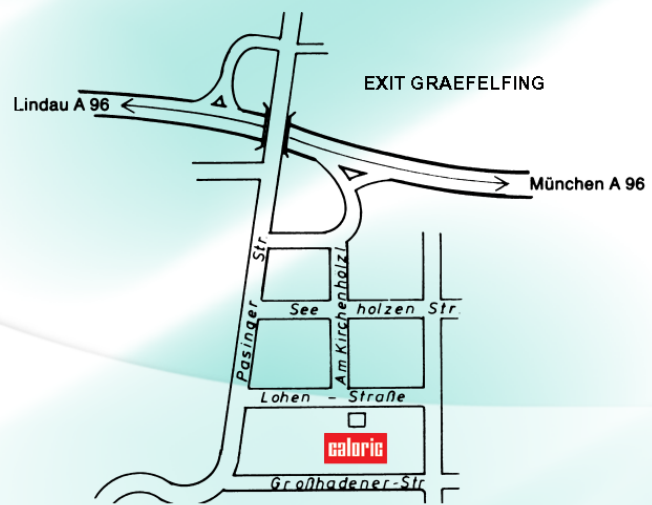

## Caloric offices in Graefelfing near Munich

### When coming by car from the airport:

Take the highway (A92) direction to motorway interchange Neufahrn and Munich. Please change at the connection point (11) motorway Munich Feldmoching the highway (A92) to highway (A99) direction to Lindau and Munich West. At point (35) München Südwest (Munich South-West) please follow the blue signs (A96) to München-Zentrum (Munich Centre). Please leave the A96 at exit Graefelfing (36). Then follow the instructions on the sketch drawing.

#### From the airport:

Take the S-Bahn S8 in direction "Pasing" and leave it there. From the station in Pasing you can take a taxi to Caloric (4 km).

#### From the main station:

Take the S-Bahn S6 in direction "Tutzing" and leave it in Pasing. From there please take a taxi (see above).