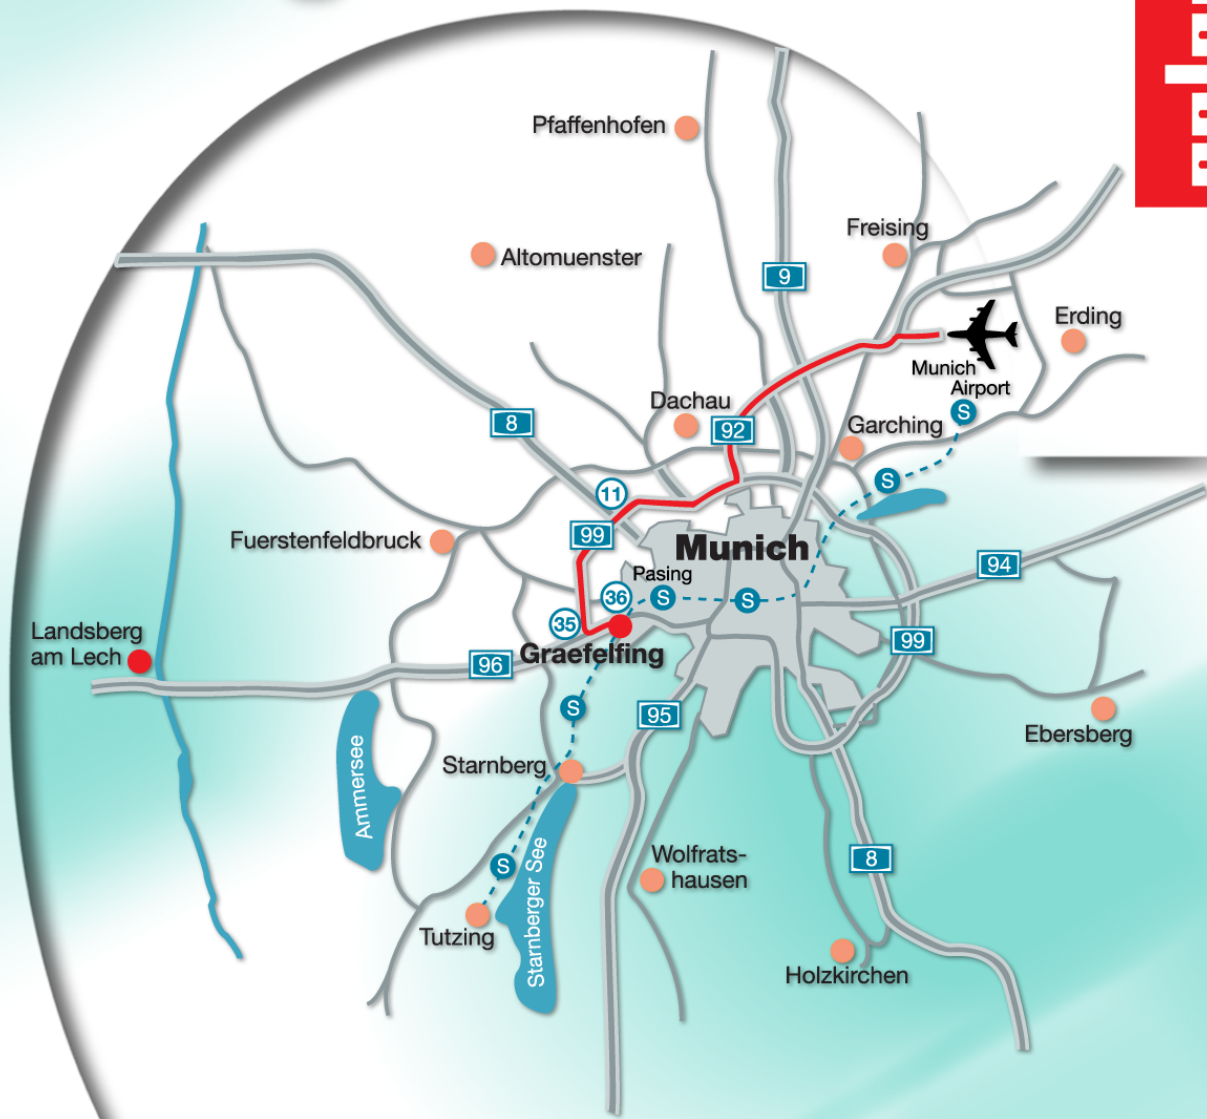

# How to get to Caloric

### When coming by car from the airport:

Take the highway (A92) direction to motorway interchange Neufahrn and Munich. Please change at the connection point (11) motorway Munich Feldmoching the highway (A92) to highway (A99) direction to Lindau and Munich West. At point (35) München Südwest (Munich South-West) please follow the blue signs (A96) to München-Zentrum (Munich Centre). Please leave the A96 at exit Graefelfing (36). Then follow the instructions on the sketch drawing.

#### From the airport:

Take the S-Bahn S8 in direction "Pasing" and leave it there. From the station in Pasing you can take a taxi to Caloric (4 km).

#### From the main station:

Take the S-Bahn S6 in direction "Tutzing" and leave it in Pasing. From there please take a taxi (see above).