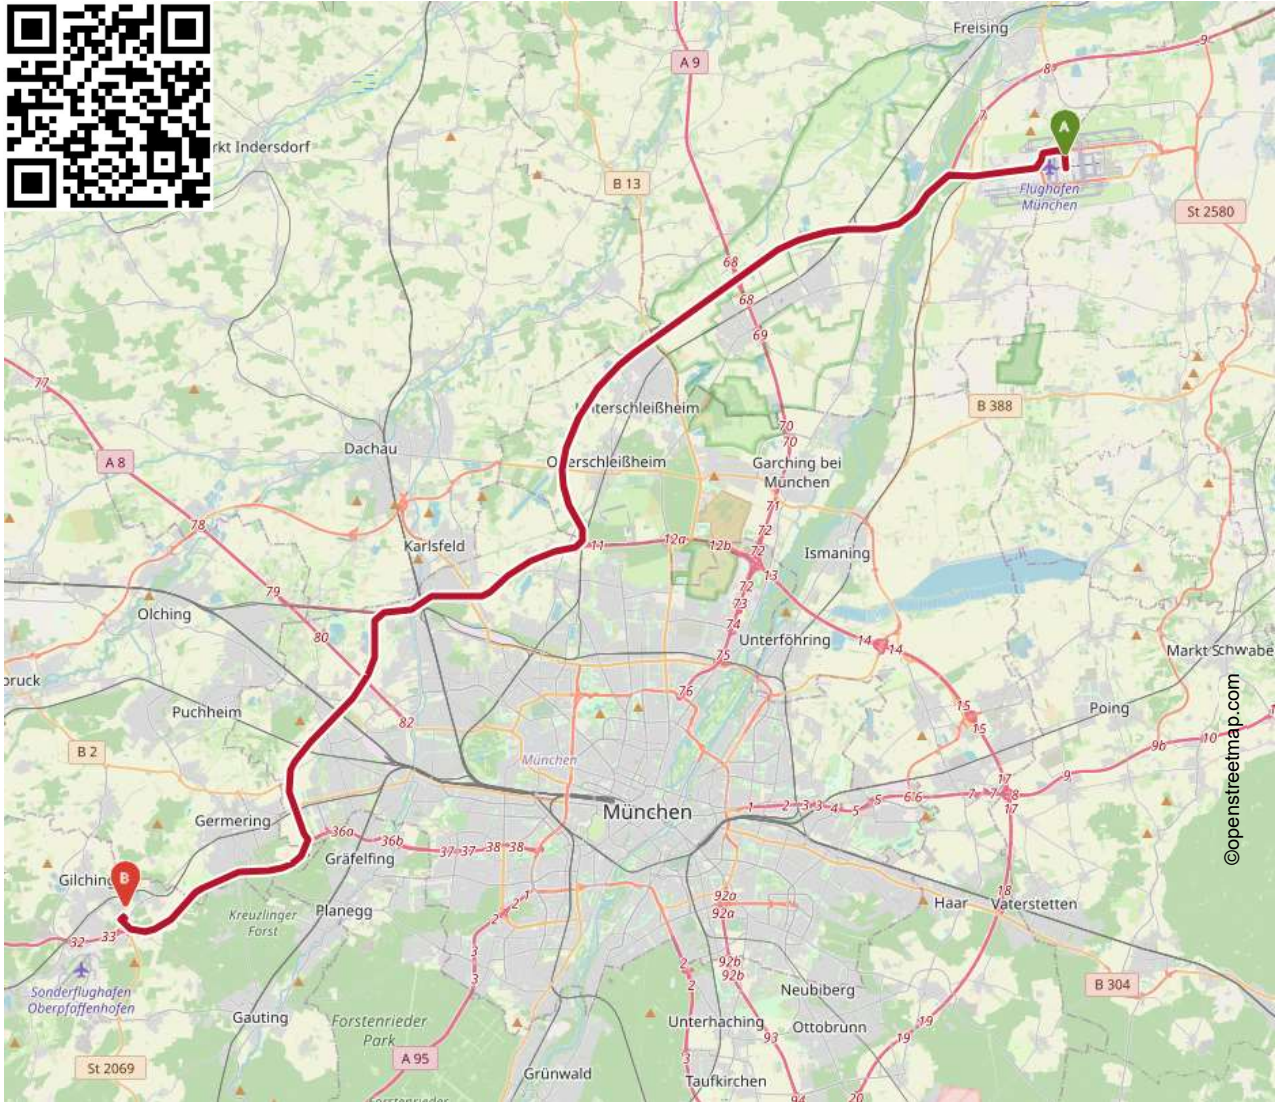

How to get to CALORIC:

CALORIC Anlagenbau GmbH • Ferdinand-Porsche-Str. 3, D-82205 Gilching • Tel. +49 89 89 819-0

www.caloric.com • info@caloric.com

When arriving by car from the airport: Take the A92 highway direction to motorway interchange Neufahrn and Munich. Change at connection point 11 to motorway Munich-Feldmoching to highway A99 direction "Lindau" and "Munich West". At the end of the A99, take A96, direction Lindau. Take the Exit Nr 33. – Gilching. At the end of the exit, in the traffic circle take the first way out. Drive to the next traffic circle and take the first way out and now you are in "Ferdinand-Porsche-Straße", in this street the last building on the right site.

We gladly provide our customers and business partners our e-mobility charging stations during their stay at our premises.

Arriving by train from the airport: Take the S-Bahn S8 in direction "Herrsching" and get off at station "Gilching-Argelsried" (after 70 Min. approx.). Then take the exit "Am Bahnhof" and get by taxi to Caloric (1,5 kms).

From Munich Central Station: Take the S-Bahn S8 in direction "Herrsching" and get off at station "Gilching-Argelsried" (after 25 Min. approx.). Then take the exit "Am Bahnhof" and get by taxi to Caloric (1,5 kms).