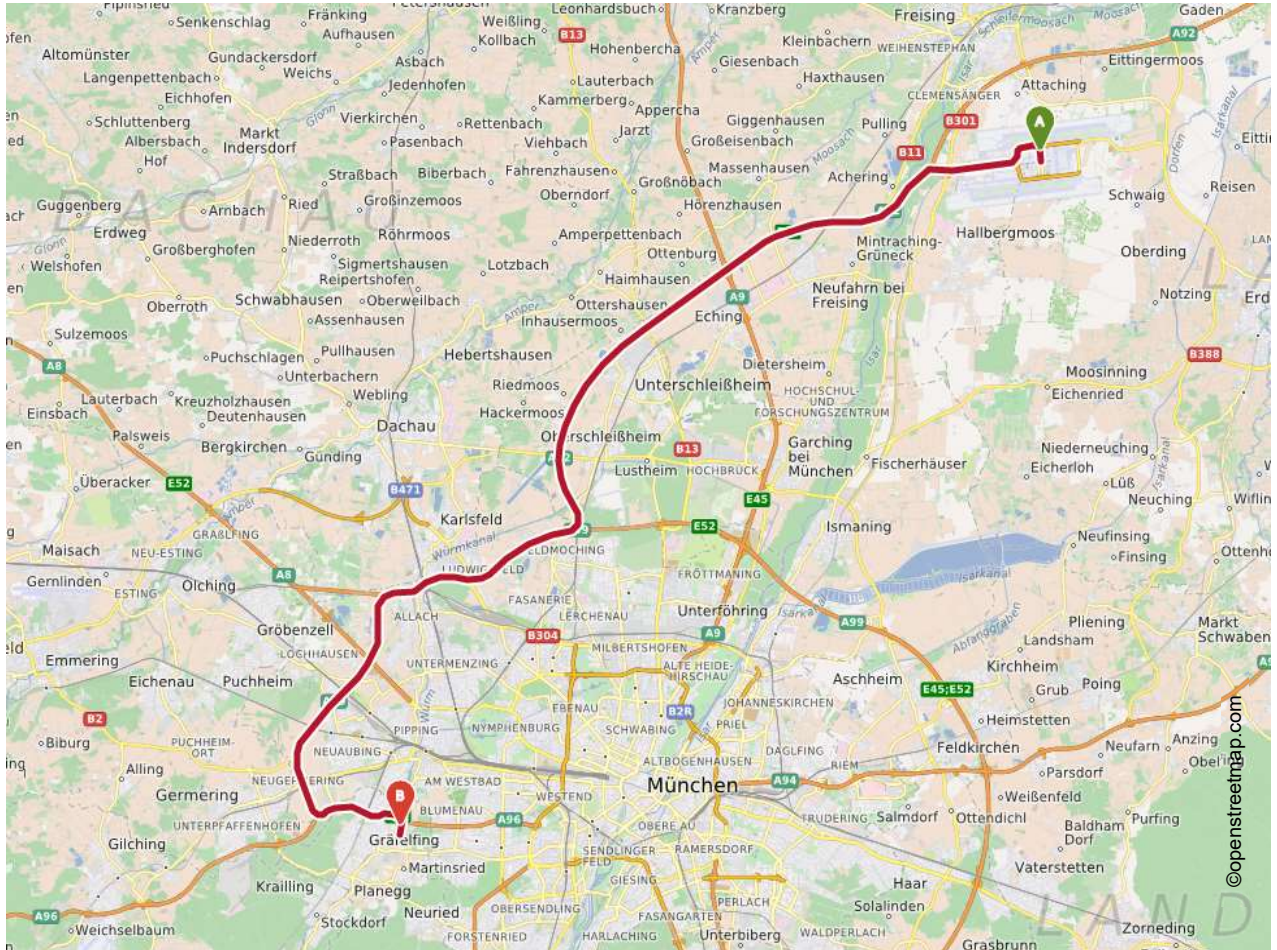

How to get to CALORIC:

**CALORIC Anlagenbau GmbH • Lohenstraße 12 • 82166 Gräfelfing • Tel. +49 (0)89 89 819-0
www.caloric.com • info@caloric.com**

When arriving by car from the airport: Take the A92 highway direction to motorway interchange Neufahrn and Munich. Change at connection point 11 to motorway Munich-Feldmoching to highway A99 direction “Lindau” and “Munich West”. At motorway interchange 35 “München Südwest” (Munich South-West) follow the blue signs (A96) to München Zentrum (Munich Centre). Leave A96 at exit “Gräfelfing” (No. 36). Follow the street straight forward until you reach the second traffic lights. There, turn left into Pasinger Straße and drive ahead until you reach Lohenstraße on the left hand side. Turn left until you reach the Caloric building on the right hand side at Lohenstraße No.12.

We gladly provide our customers and business partners our e-mobility charging stations during their stay at our premises.

Arriving by train from the airport: Take the S-Bahn S8 in direction “Herrsching” and get off at station “Pasing” (after 45 Min. approx.). Then take the exit “Josef-Felder-Straße” and get by taxi to Caloric (4 kms).

From Munich Central Station: Take any S-Bahn direction outwards (except S2 & S7) and get off at station “Pasing” (after 15 Min. approx.). Then take the exit “Josef-Felder-Straße” and get by taxi to Caloric (4 kms.).